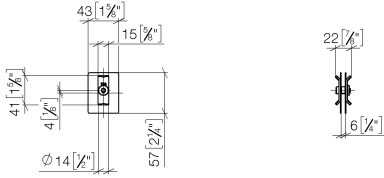

Attachment set for towel bar/tumbler mounting on two sides -

12 351 970 90

Attachment set for towel bar/tumbler mounting on two sides -

12 351 970 90

Attachment set for towel bar/tumbler mounting on two sides -

12 351 970 90

mm [inches]

Attachment set for towel bar/tumbler mounting on two sides -

12 351 970 90